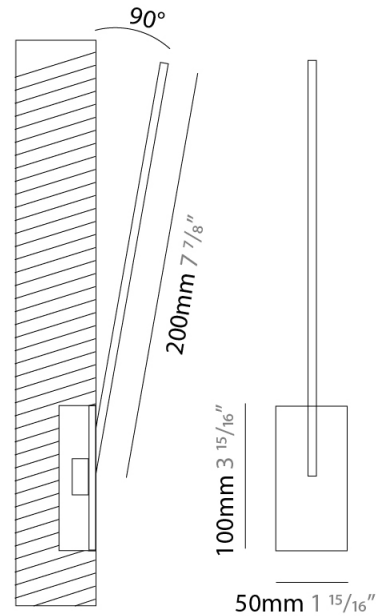

PROJECT	_____
TYPE	_____
SPECIFIER	_____
QUANTITY	_____
DATE	_____

SPILLO 1 ROD RECESSED

D46012- _____ - _____
base number   Color   Finish
                                 Temperature   Options

1. To build a product code in our configurator select the specify button on the base model # product page
2. To build a manual product code on this datasheet choose from the options listed below in blue font and add the suffix to the base model #

GENERAL

Series: Spillo
Subseries: Spillo 1 Rod
Brand: Icone
Division: Design
Mounting Type: Recessed
Mounting Location: Wall
Subcategory: Ambient

PHYSICAL

Shape: Rectangle
Width (mm): 50
Width (in): 1 ¹⁵/₁₆
Height (mm): 200
Height (in): 7 ⁷/₈
Light Distribution: Adjustable
Fixture Finish: WHI / BLK / CHR / BGD
Fixture Material: Brass

ELECTRICAL

Lamp Type: LED
Total Output Wattage (W): 2.64
Dimming: 0-10V Dimming
Driver Included: No
Driver Location: Remote
Driver Type: Constant Voltage - 120 / 277Vac
Driver Class: Class 2
Input Voltage (V): 120 - 277
Output Voltage (V): 12
Upon Request: (Not included, see components) 0-10Vdc dimming / 277Vac

LED

Color Temperature (°K): 2700 / 3000
Nominal Lumen (lm): 220
CRI: >90 CRI
Lamp Life (hrs): 50000

OPTICAL

Adjustability: Tilt 120°

RATINGS AND CERTIFICATIONS

Certified By: Certified for North American Standards
IP rating: IP20