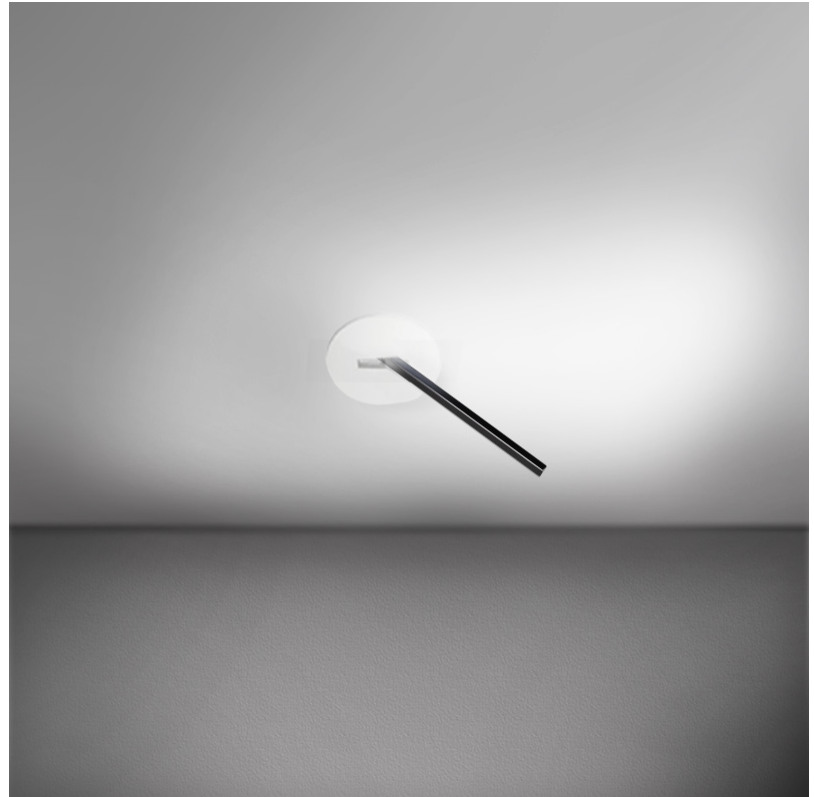

PROJECT	_____
TYPE	_____
SPECIFIER	_____
QUANTITY	_____
DATE	_____

SPILLO 1 ROD RECESSED

D46020- _____ - _____
base number   Color   Finish
                         Temperature   Options

1. To build a product code in our configurator select the specify button on the base model # product page
2. To build a manual product code on this datasheet choose from the options listed below in blue font and add the suffix to the base model #

GENERAL

Series: Spillo
Subseries: Spillo 1 Rod
Brand: Icone
Division: Design
Mounting Type: Recessed
Mounting Location: Wall
Subcategory: Ambient

PHYSICAL

Shape: Rectangle
Width (mm): 50
Width (in): 1 ¹⁵/₁₆
Height (mm): 200
Height (in): 7 ⁷/₈
Light Distribution: Adjustable
Fixture Finish: WHI / BLK / CHR / BGD
Fixture Material: Brass

ELECTRICAL

Lamp Type: LED
Total Output Wattage (W): 2.64
Dimming: 0-10V Dimming
Driver Included: No
Driver Location: Remote
Driver Type: Constant Voltage - 120 / 277Vac
Driver Class: Class 2
Input Voltage (V): 120 - 277
Output Voltage (V): 12
Upon Request: (Not included, see components) 0-10Vdc dimming / 277Vac

LED

Color Temperature (°K): 2700 / 3000
Nominal Lumen (lm): 220
CRI: >90 CRI
Lamp Life (hrs): 50000

OPTICAL

Adjustability: Tilt 120°

RATINGS AND CERTIFICATIONS

Certified By: Certified for North American Standards
IP rating: IP20